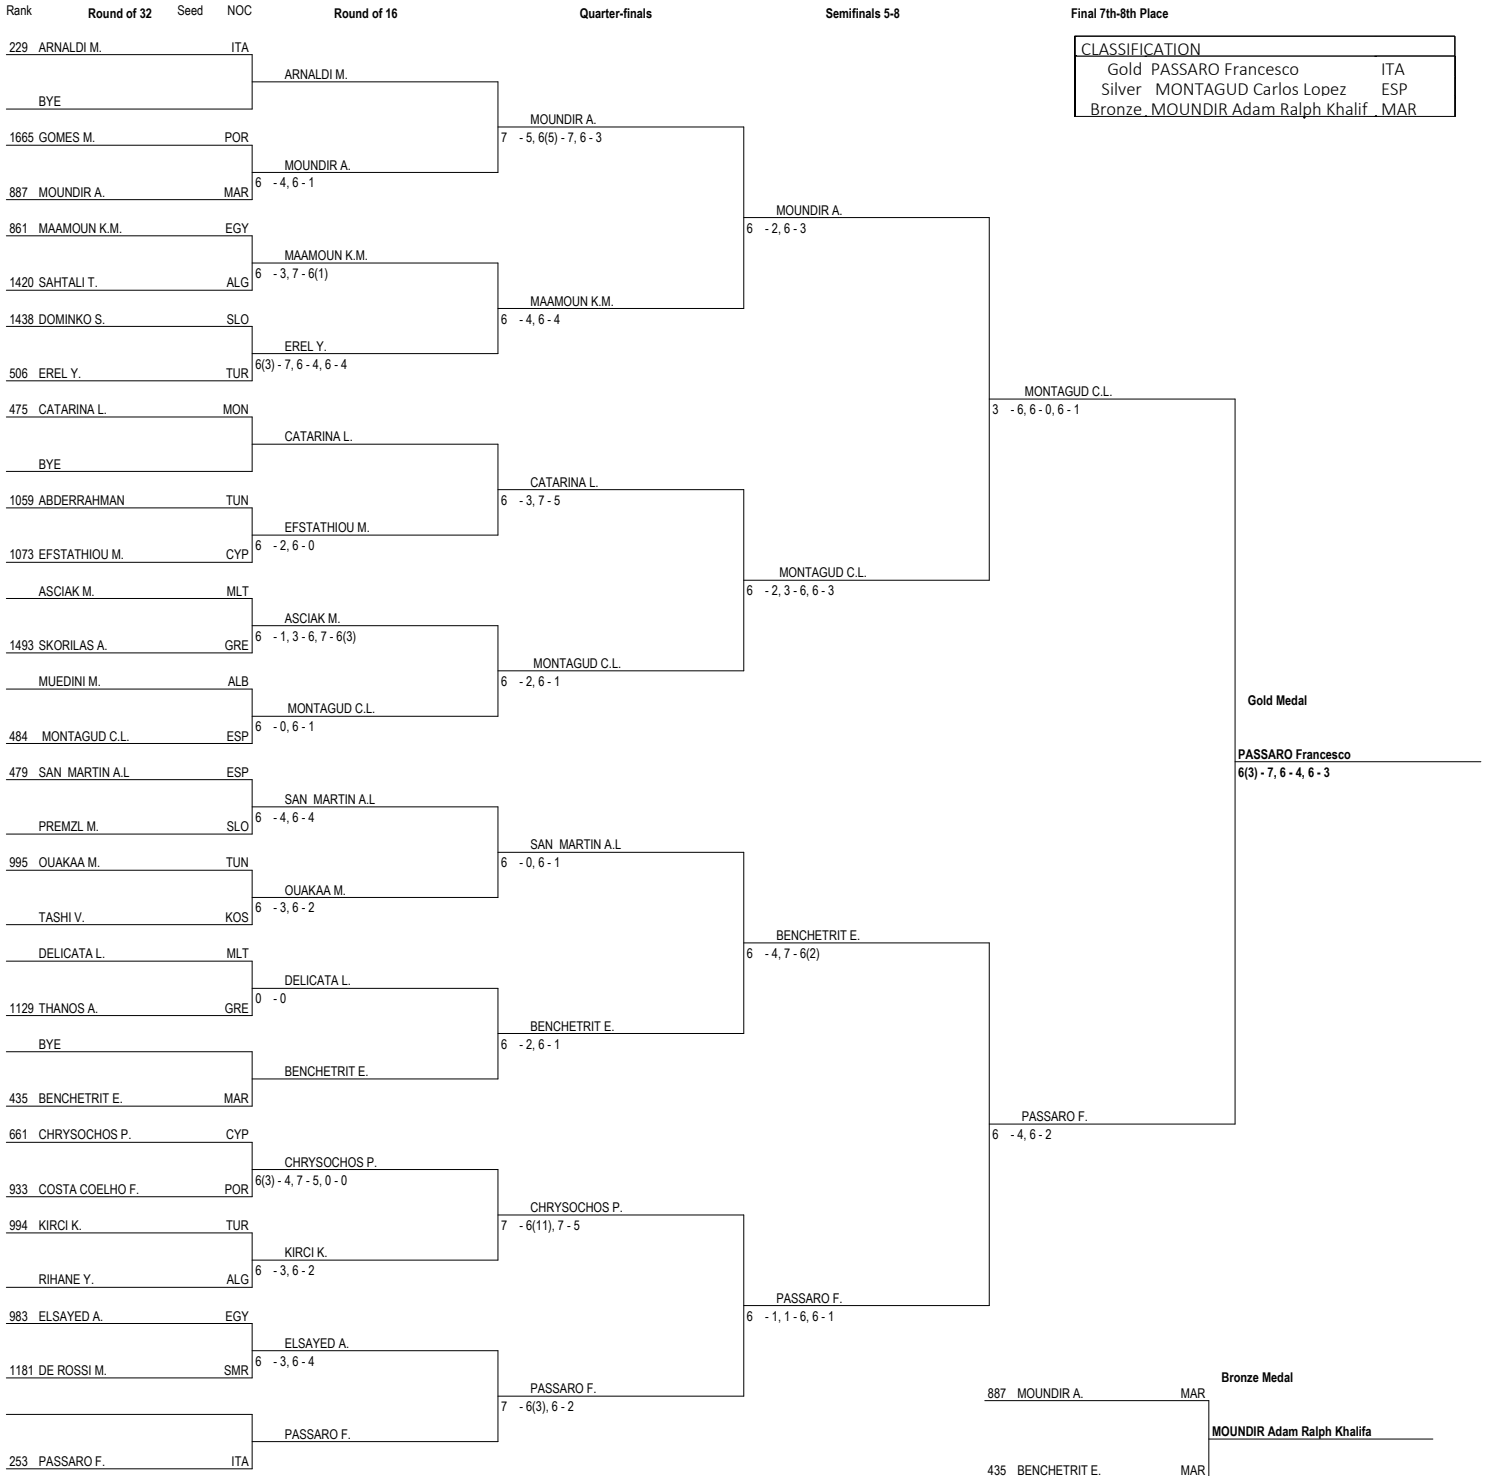

Draw
As of SAT 2 JUL 2022 at 15:07

CLASSIFICATION		
Gold	PASSARO Francesco	ITA
Silver	MONTAGUD Carlos Lopez	ESP
Bronze	MOUNDIR Adam Ralph Khalif	MAR

Gold Medal

PASSARO Francesco
6(3) - 7, 6 - 4, 6 - 3

Bronze Medal

MOUNDIR Adam Ralph Khalifa

LEGEND

ALT Alternate

W/O Walk-Over

**TOSYALI
ALGERIE**

Fer et Acier

سوناتراك

sonatrach

DATA PROCESSING & TIMING