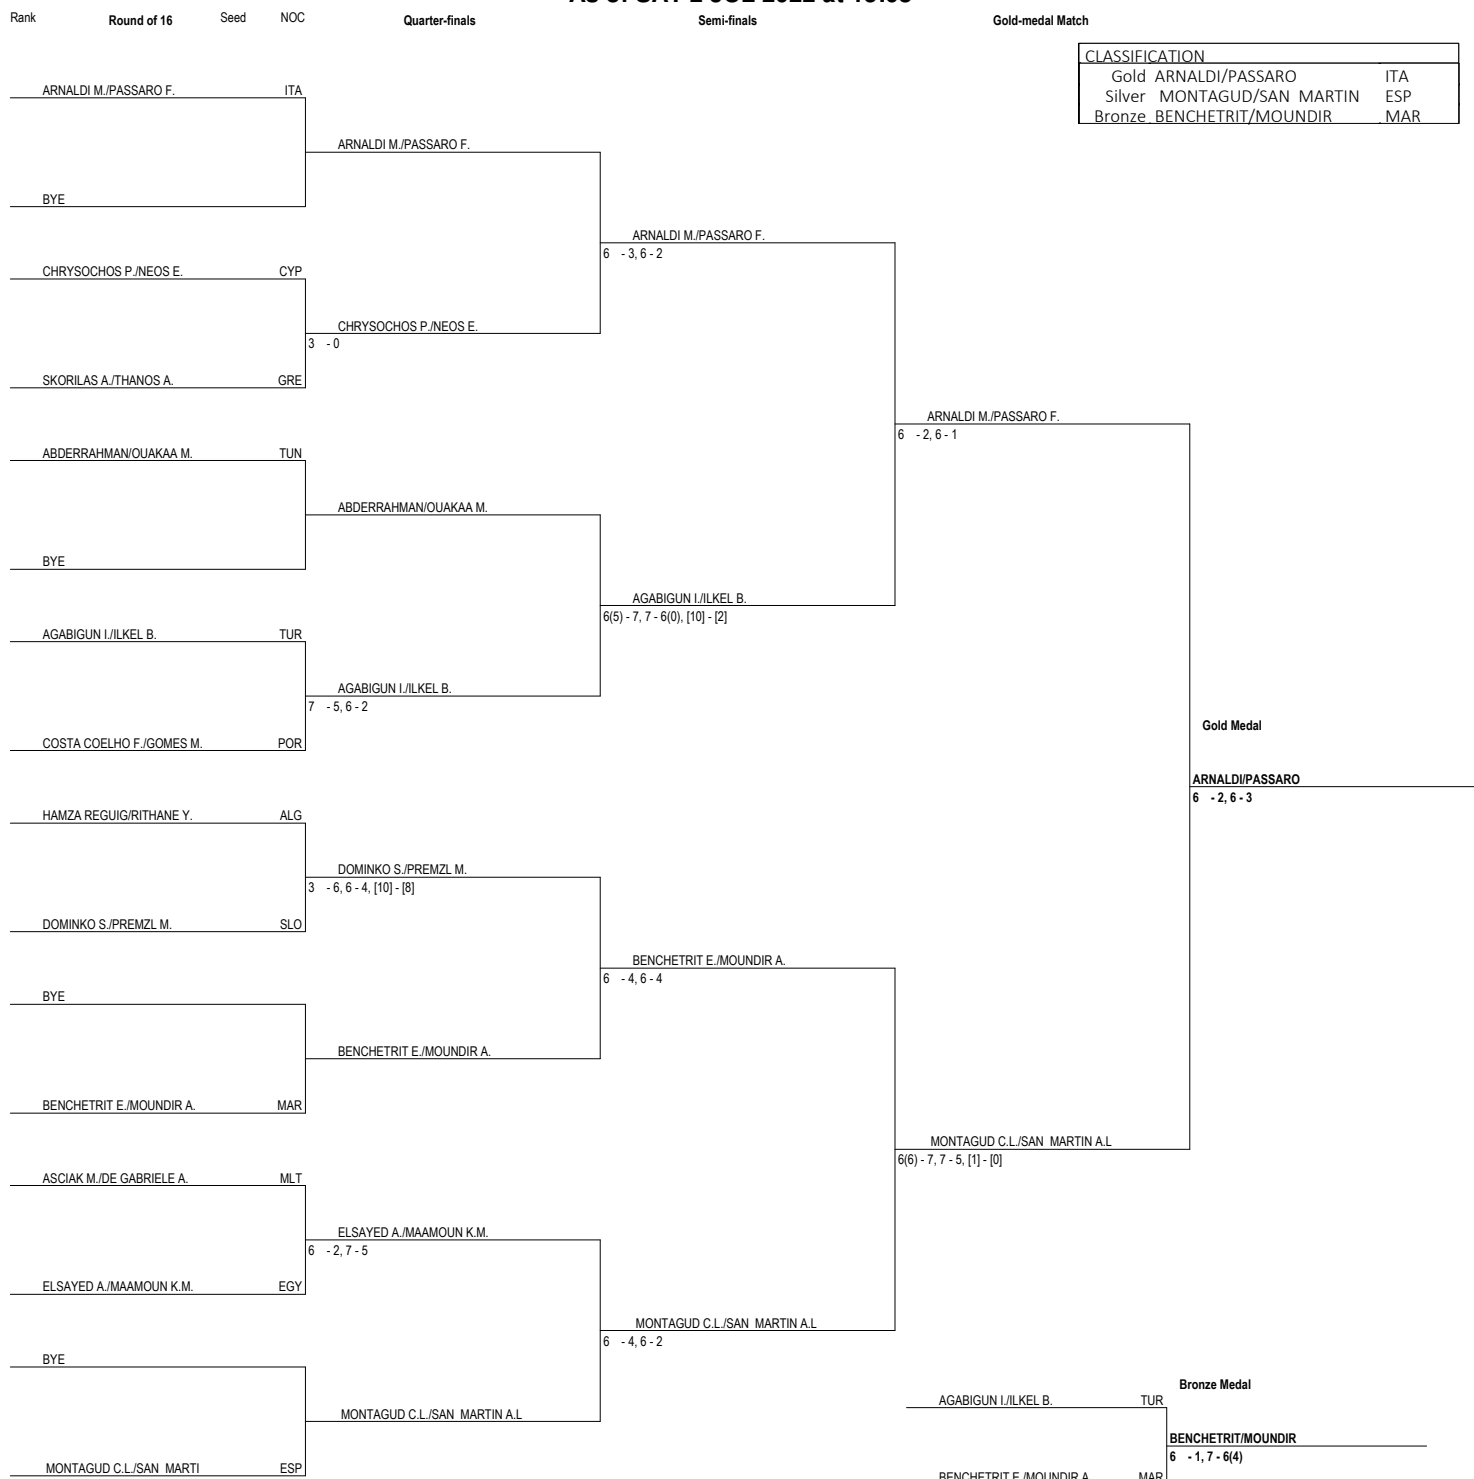

Draw
As of SAT 2 JUL 2022 at 15:08

LEGEND

ALT Alternate   W/O Walk-Over

THU 30 JUN 2022

Match Statistics - Double

W	ARNALDI Matteo PASSARO Francesco	ITA	6	6
	MONTAGUD Carlos Lopez SAN MARTIN Alvaro L.	ESP	2	3
Match duration: 01h06min			34min	32min

C.Court

ARNALDI,M./PASSARO,F.				MONTAGUD,C.L./SAN MARTIN,A.L				
1st Set	2nd Set	3rd Set	Total		1st Set	2nd Set	3rd Set	Total
2	0		2	Total aces	0	2		2
0	0		0	Double faults	0	1		1
20/23	20/27		40/50	1st serve	12/24	15/21		27/45
(87%)	(74%)		(80%)	Aces on 1st serve	(50%)	(71%)		(60%)
1	0		1	Points on 1st serve	0	2		2
13/20	16/20		29/40	2nd serve	7/12	10/15		17/27
(65%)	(80%)		(72%)	Aces on 2nd serve	(58%)	(67%)		(63%)
3/3	7/7		10/10	Points on 2nd serve	12/12	5/6		17/18
(100%)	(100%)		(100%)	Receive points won	(100%)	(83%)		(94%)
1	0		1	Break point convers.	0	0		0
1/3	4/7		5/10	Total points won	4/12	3/6		7/18
(33%)	(57%)		(50%)		(33%)	(50%)		(39%)
13/24	8/21		21/45		9/23	7/27		16/50
(54%)	(38%)		(47%)		(39%)	(26%)		(32%)
3/4	1/1		4/5		1/1	0/0		1/1
(75%)	(100%)		(80%)		(100%)	(0%)		(100%)
27	28		55		20	20		40

	1st Set							2nd Set									
ARNALDI/PASSARO	*1	1	*2	3	*3	4	*5	6	*1	1	*2	3	*4	4	*5	5	*6
MONTAGUD/SAN MARTIN	0	*1	1	*1	2	*2	2	*2	0	*1	1	*1	1	*2	2	*3	3

LEGEND

* Server   RET Retired   W Winner
- -