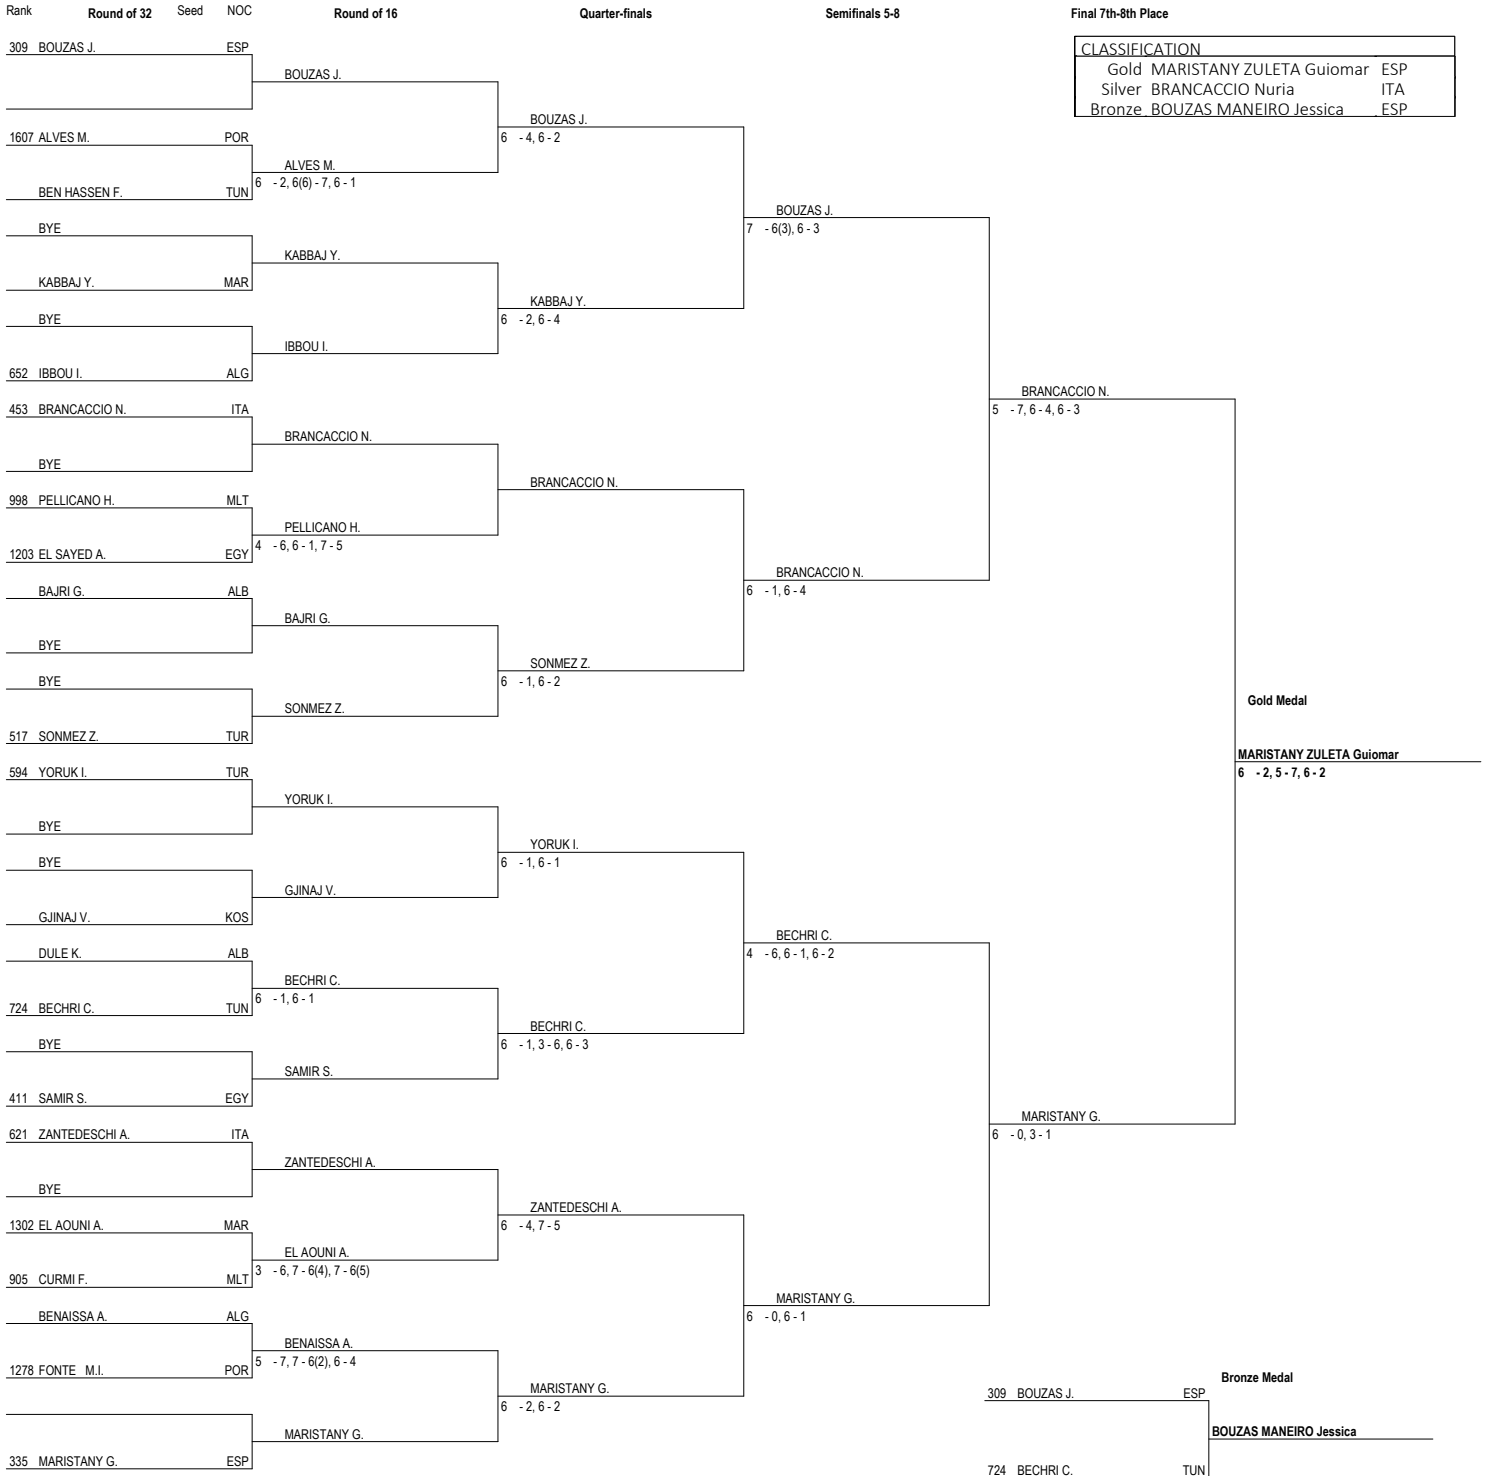

Draw
As of SAT 2 JUL 2022 at 15:15

LEGEND

ALT Alternate

W/O Walk-Over

FRI 1 JUL 2022

Match Statistics

	BRANCACCIO Nuria	ITA	2	7	2
W	MARISTANY ZULETA Guiomar	ESP	6	5	6
	Match duration: 02h06min		32min	62min	32min

C.Court

BRANCACCIO Nuria				MARISTANY ZULETA Guiomar				
1st Set	2nd Set	3rd Set	Total		1st Set	2nd Set	3rd Set	Total
0	0	1	1	Total aces	0	2	1	3
3	1	0	4	Double faults	0	3	0	3
21/28	27/35	23/27	71/90	1st serve	14/17	44/56	13/19	71/92
(75%)	(77%)	(85%)	(79%)		(82%)	(79%)	(68%)	(77%)
0	0	1	1	Aces on 1st serve	0	2	1	3
11/21	19/27	10/23	40/71	Points on 1st serve	13/14	24/44	10/13	47/71
(52%)	(70%)	(43%)	(56%)		(93%)	(55%)	(77%)	(66%)
4/7	7/8	4/4	15/19	2nd serve	3/3	9/12	6/6	18/21
(57%)	(88%)	(100%)	(79%)		(100%)	(75%)	(100%)	(86%)
0	0	0	0	Aces on 2nd serve	0	0	0	0
2/7	3/8	1/4	6/19	Points on 2nd serve	3/3	5/12	2/6	10/21
(29%)	(38%)	(25%)	(32%)		(100%)	(42%)	(33%)	(48%)
1/17	27/56	7/19	35/92	Receive points won	15/28	13/35	16/27	44/90
(6%)	(48%)	(37%)	(38%)		(54%)	(37%)	(59%)	(49%)
0/0	3/12	1/1	4/13	Break point convers.	2/5	2/4	3/6	7/15
(0%)	(25%)	(100%)	(31%)		(40%)	(50%)	(50%)	(47%)
14	49	18	81	Total points won	31	42	28	101

	1st Set								2nd Set								3rd Set																			
BRANCACCIO Nuria	0	*0	0	*1	1	*2	2	*2	1	*2	2	*2	3	*3	3	*4	4	*5	6	*7	0	*0	0	*1	2	*2	2	*2	0	*0	0	*1	2	*2	2	*2
MARISTANY ZULETA Guiomar	*1	2	*3	3	*4	4	*5	6	*0	0	*1	2	*2	3	*4	4	*5	5	*5	5	*1	2	*3	3	*3	4	*5	6								

LEGEND		
* Server	RET Retired	W Winner
-