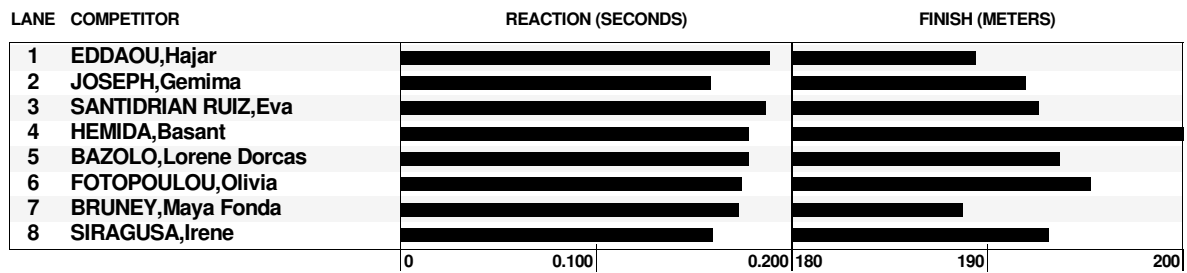

RESULTS

RANK	BIB	SURNAME & NAME	NOC	DATE OF BIRTH	LANE	R.T.	TIME
WR	21.34	GRIFFITH-JOYNER Florence	USA	1959	SEOUL		29 SEP 1988
CR	22.62	ARRON Christine	FRA	1997	Bari		17 JUN 1997

As of 03/07/2022 at 18:11

(Wind: +0.9 m/s)

1	111	HEMIDA Basant	EGY	28 SEP 1996	4	0.178	22.47	CR
2	86	FOTOPOULOU Olivia	CYP	20 DEC 1996	6	0.175	23.01	
3	369	BAZOLO Lorene Dorcas	POR	04 MAY 1983	5	0.178	23.20	
4	269	SIRAGUSA Irene	ITA	23 JUN 1993	8	0.160	23.27	
5	132	SANTIDRIAN RUIZ Eva	ESP	25 JAN 2000	3	0.187	23.33	PB
6	161	JOSEPH Gemima	FRA	17 OCT 2001	2	0.159	23.41	SB
7	321	EDDAOU Hajar	MAR	15 AUG 1999	1	0.189	23.73	PB
8	245	BRUNEY Maya Fonda	ITA	24 FEB 1998	7	0.173	23.81	

Details:

Start time:18:10

Temperature:+27°C

Humidity:70%

Legend

CR = Championship Record
DNS = Did Not Start
Fn = False Start
R.T. = Reaction

DNF = Did Not Finish
DQ = Disqualified
PB = Personal Best
SB = Season's Best